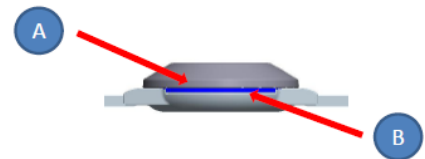

### Features

- Waterproof sealed casing (EG201-PB) with a silicone push button membrane (EG201-SL)
- Red LED trigger notification through the silicone press button membrane (EG201-SL)
- Inactivity and battery self-supervision to the paired EG100 Station
- Serviceable components for replacement of any parts (see below)
- Unique electronic ID serial number and type
- Wristband (EG201-R1) adapter with 15mm size bracelet
- Pendant (EG201-R2) adapter with cord
- CR2032 battery (over 4 years standby)

### Maintenance

- A** Open the top part to change the silicone button membrane, the battery and the electronic part
- B** Open the bottom part to replace the wristband and pendant adapters